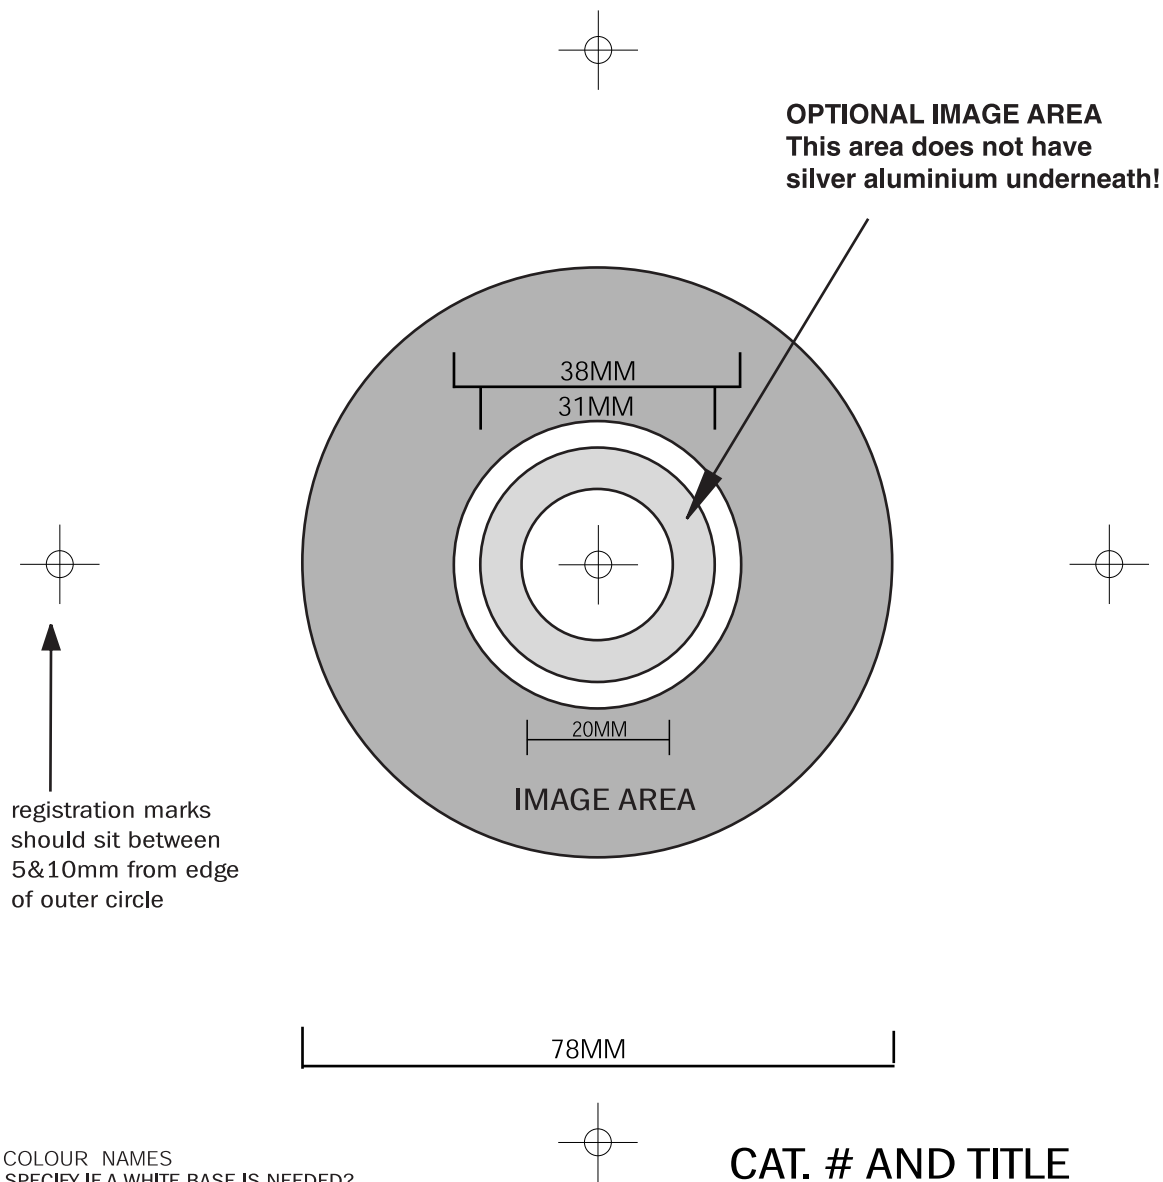

CD MANUFACTURERS

80mm CD

SILKSCREEN PRINTED
FILM SUPPLIED: POSITIVE, RIGHT READING EMULSION UP
120/2400 LPI
DOT SHAPE: ELIPTICAL