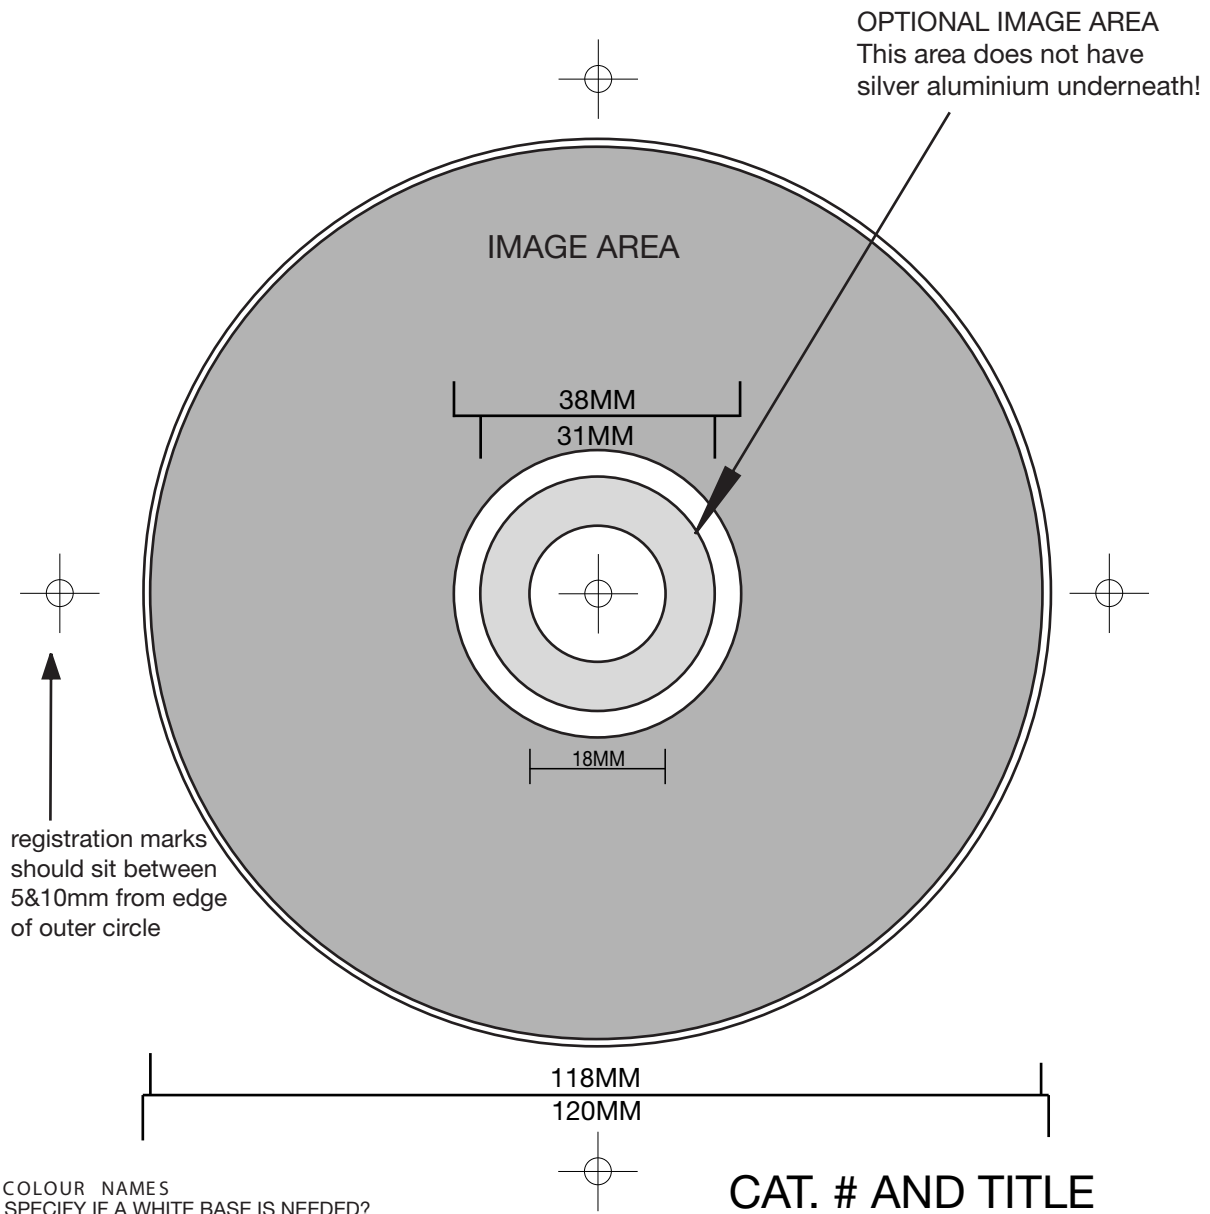

CD MANUFACTURERS

CD-R CD LABEL

SILKSCREEN PRINTED

FILM SUPPLIED: POSITIVE, RIGHT READING EMULSION UP

120/2400 LPI

DOT SHAPE: ELIPTICAL