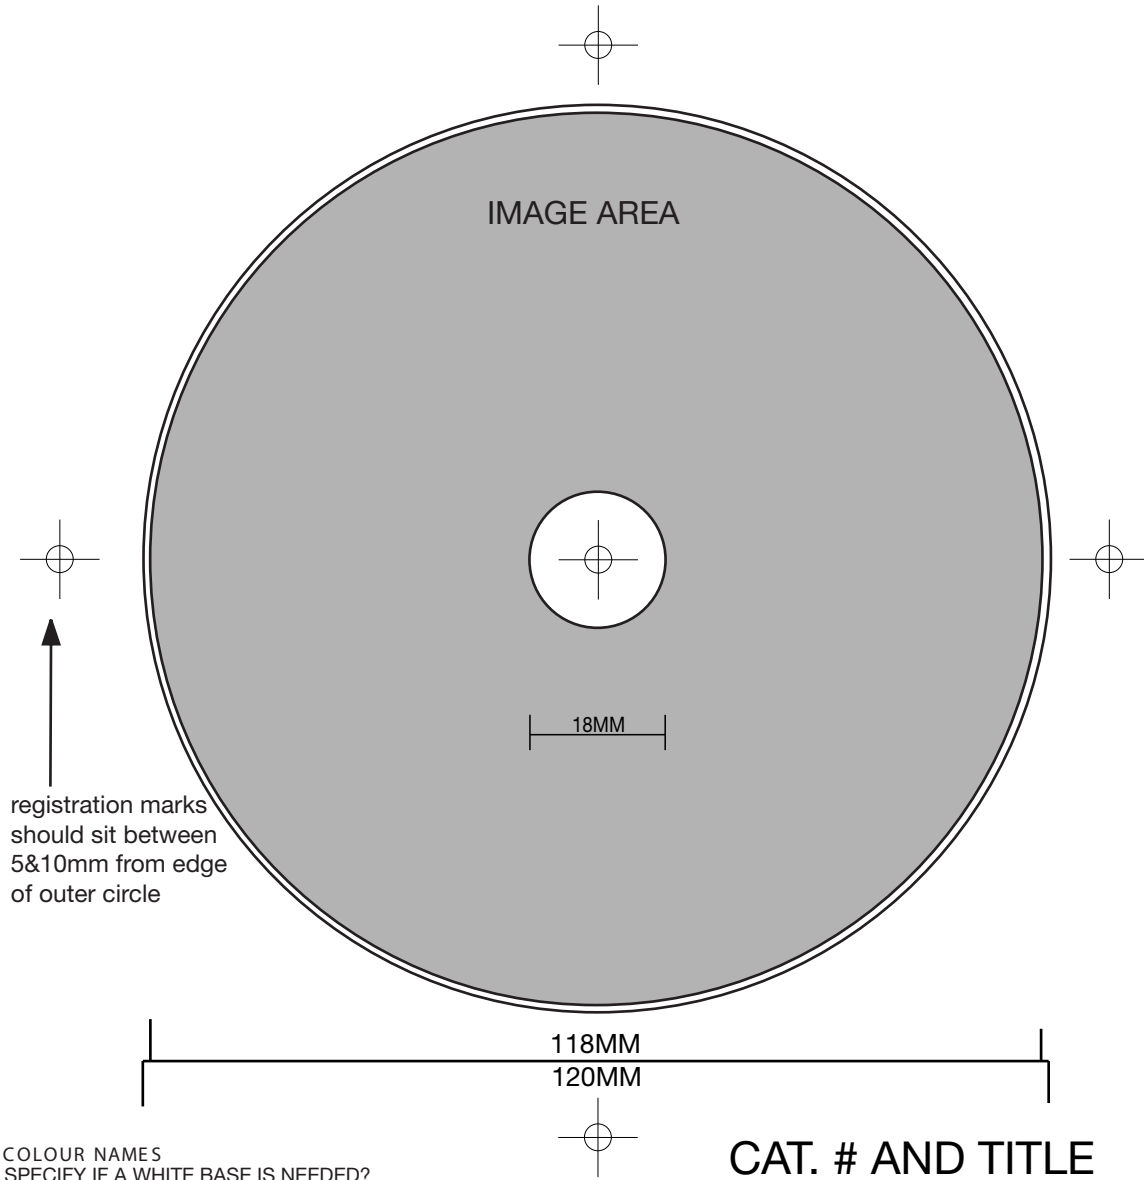

CD MANUFACTURERS DVD-R LABEL

registration marks
should sit between
5&10mm from edge
of outer circle

COLOUR NAMES
SPECIFY IF A WHITE BASE IS NEEDED?

CAT. # AND TITLE

SILKSCREEN PRINTED
FILM SUPPLIED: POSITIVE, RIGHT READING EMULSION UP
120/2400 LPI
DOT SHAPE: ELIPTICAL